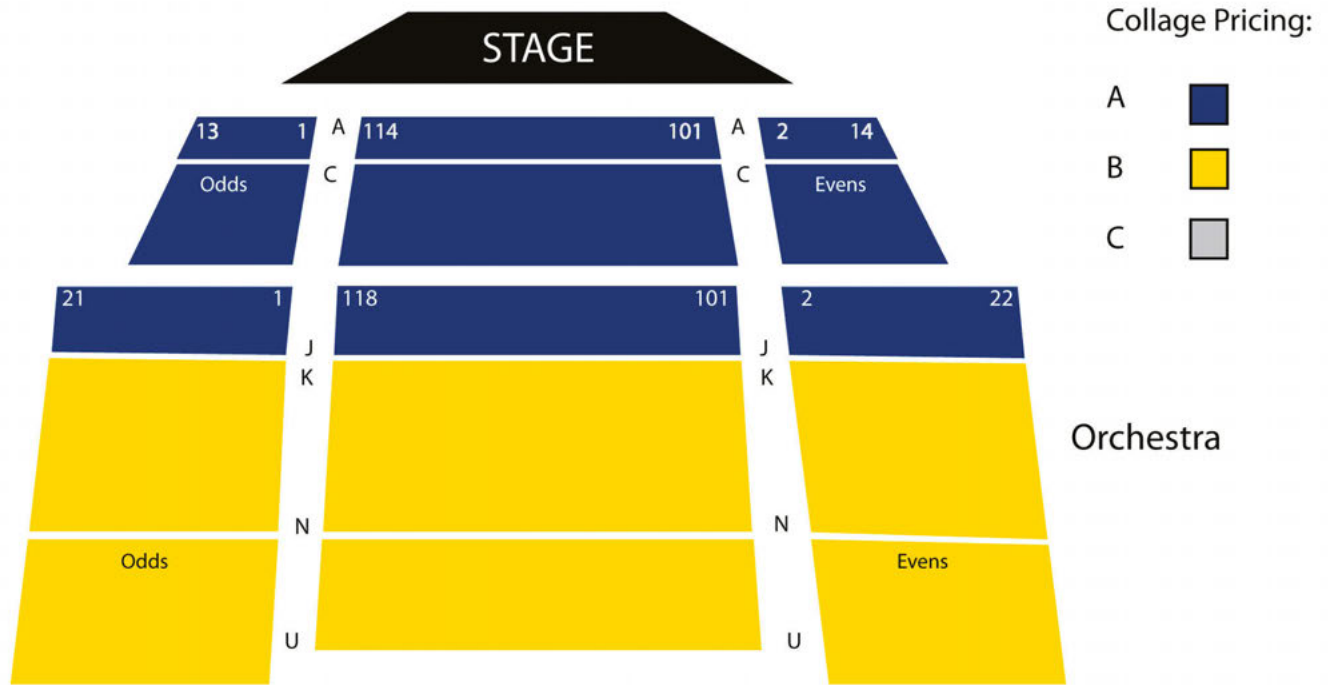

Collage Concert Seating

Ticket Pricing

(taxes and fees included; additional surcharge for online purchases)

PRICE LEVEL	ADULT	SENIOR	STUDENT
A	\$26	\$21	\$16
B	\$19	\$15	\$11
C	\$14	\$10	\$7

UNC
GREENSBORO
School of Music